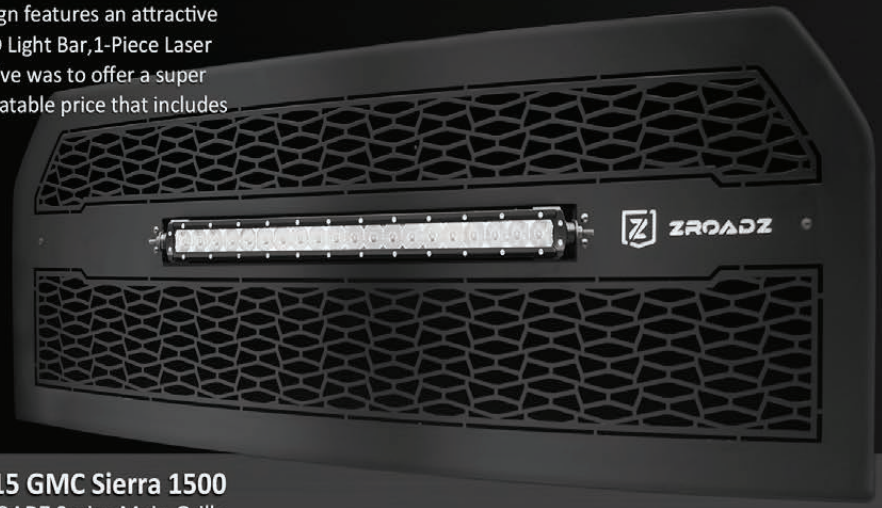

2014 - 2015 GMC Sierra 1500
Z312081 ZROADZ Series Main Grille