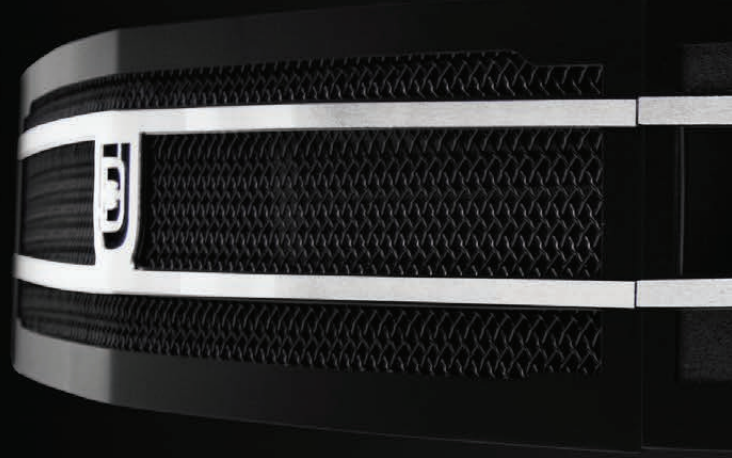

2016 Dodge Challenger

DJ14191 DJ Series - Phantom Hidden Headlights - Main Grille

DJ24191 DJ Series - Urban Design - Bumper Grille