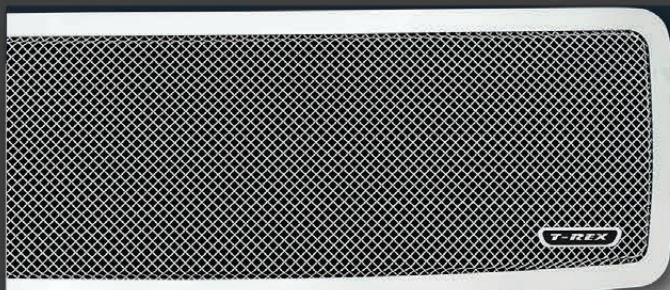

UPPER CLASS SERIES GRILLES

Cutting edge design, expert craftsmanship, top quality metals and advanced manufacturing processes come together in unparalleled luxury and style. T-REX Upper Class Series grilles features embedded fine woven formed mesh positioned within the precision laser cut frames.

- Exclusive Full Formed Mesh Design
- Lifetime Structural Warranty
- 3 Year Warranty on Finish
- 304 Stainless Construction
- 12 Gauge Frame
- Formed 304 Stainless Steel Mesh

PG. 15-16