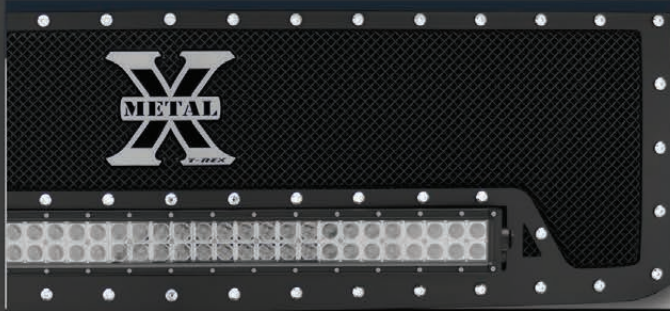

TORCH SERIES GRILLES

T-REX Torch LED Light grilles are designed for the extreme enthusiast looking to be noticed! These innovative grilles come pre-assembled and feature built-in ZROADZ LED Lighting components secured and surrounded by the legendary X-Metal's studs and enclosed by the heavy duty mesh. Available in a black powder-coated finish.

- ZROADZ Brand LED Lighting
- Power Consumption: 1.3 – 15 amps
- High Intensity CREE LEDs
- Beam Pattern: Spot/Flood Combo
- Die-cast Aluminum Housing
- Unbreakable Polycarbonate Lens
- Color Temperature: 6000K
- Black or Chrome X-Metal Studs
- 304 Stainless / Carbon Steel Construction
- 12 Gauge Frame
- Formed Woven Wire Mesh
- Lifetime Structural Warranty
- 3 Year Warranty on Finish

PG. 5-6