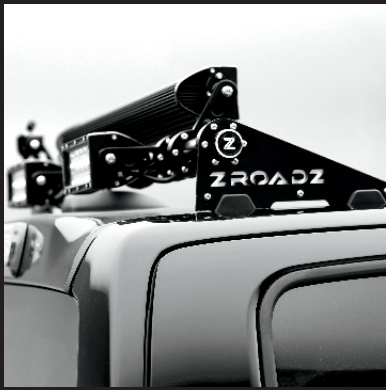

FRONT ROOF MOUNT ACCESSORIES

Z330001

Side Mount Brackets.
Use w/Z30BC14W36 Pod Lights

MODULAR REAR ROOF RACK ACCESSORIES

Z350002

Dual Stack Light Bar Adapter

Z350003

Universal Accessory Mount

MODULAR REAR ROOF RACK and MEGAWATT KITS

FULL SIZE TRUCK - 50" Bar

LED LIGHTS

Z350050	Brackets Only
Z350050-KIT-A	(2) 40" (2) 3" Cubes
Z350050-KIT-B	(1) 40" (1) 30" (2) 6"
Z350050-KIT-C	(1)40" (2) 12"
Z350050-KIT-D	(1) 40" (1) 30" (2) 12"
Z350050-KIT-E	(1) 40" (1) 30" (2) 3" Cubes
Z350050-KIT-F	(1) 40" (2) 12"

Mid Size Truck - 40" Bar

Z350040	Brackets Only
Z350040-KIT-A	(2) 30" (2) 3" Cubes
Z350040-KIT-B	(1) 30" (1) 20" (2) 6"
Z350040-KIT-C	(1) 30" (1) 20" (2) 3"
Z350040-KIT-D	(1) 30" (1) 20" (2) 12"