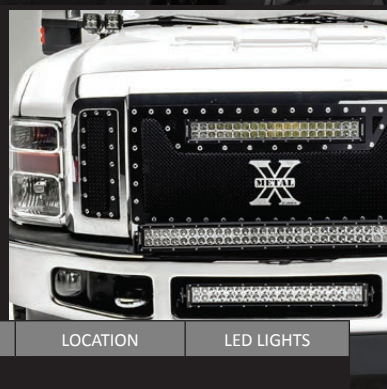

FRONT BUMPER LED MOUNTS

BOLT-ON BUMPER BRACKETS

FEATURES:

- No Drill installation.
- Bolts-on using factory mounting points.
- Available in complete kits or brackets only.
- Vehicle specific designs for all popular truck models.
- Strong support steel plates for 360 stability.
- Powder-coated 20% gloss black finish.
- Lifetime warranty.

**2014-2016 TOYOTA TUNDRA
FRONT ROOF MOUNTS
Z339641-KIT-C**

YEAR	PT #	LOCATION	LED LIGHTS
CHEVROLET COLORADO			
2015-2016	Z322671	Above Bumper	Not Included
2015-2016	Z322671-KIT	Fog Lamp	(2) 3" LED Light Pods
CHEVROLET SILVERADO 1500			
2016-2016	Z322082	Above Bumper	Not Included
2016-2016	Z322082-KIT	Above Bumper	(1) 30" LED Light Bar
2007-2013	Z322051	Above Bumper	Not Included
2007-2013	Z322051-KIT	Above Bumper	(1) 30" LED Light Bar
CHEVROLET SILVERADO 2500/3500			
2015-2016	Z321221	Above Bumper	Not Included
2015-2016	Z321221-KIT	Above Bumper	(1) 30" LED Light Bar
DODGE RAM 2500/3500			
2010-2016	Z324521	Center Opening	Not Included
2010-2016	Z324522	Center Opening	Not Included
2010-2016	Z324521-KIT	Center Opening	(1) 20" LED Light Bar
2010-2016	Z324522-KIT	Center Opening	(1) 30" LED Light Bar