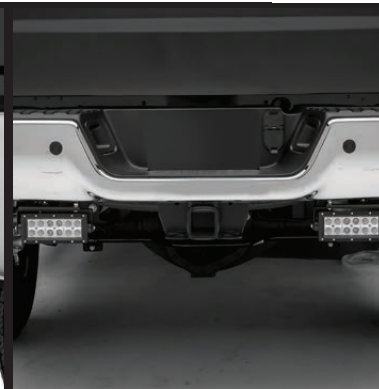

YEAR	PT #	LED LIGHTS
CHEVROLET COLORADO		
2015-2016	Z382671	Not Included
2015-2016	Z382671-KIT	(2) 6" LED Light Bars
CHEVROLET SILVERADO 1500		
2014-2016	Z382082	Not Included
2014-2016	Z382082-KIT	(2) 6" LED Light Bars
2007-2013	Z382051	Not Included
2007-2013	Z382051-KIT	(2) 6" LED Light Bars
CHEVROLET SILVERADO 2500/3500		
2015-2016	Z381221	Not Included
2015-2016	Z381221-KIT	(2) 6" LED Light Bars
DODGE RAM 1500		
2009-2016	Z384521	Not Included
2009-2016	Z384521-KIT	(2) 6" LED Light Bars
DODGE RAM 2500/3500		
2010-2016	Z384521	Not Included
2010-2016	Z384521-KIT	(2) 6" LED Light Bars

YEAR	PT #	LED LIGHTS
FORD F150		
2015-2016	Z385731	Not Included
2015-2016	Z385731-KIT	(2) 6" LED Light Bars
2009-2014	Z385721	Not Included
2009-2014	Z385721-KIT	(2) 6" LED Light Bars
FORD F250/350		
2008-2016	Z385461	Not Included
2008-2016	Z385461-KIT	(2) 6" LED Light Bars
GMC CANYON		
2015-2016	Z382671	Not Included
2015-2016	Z382671-KIT	(2) 6" LED Light Bars
GMC SIERRA 1500		
2014-2016	Z382082	Not Included
2014-2016	Z382082-KIT	(2) 6" LED Light Bars
2007-2013	Z382051	Not Included
2007-2013	Z382051-KIT	(2) 6" LED Light Bars

YEAR	PT #	LED LIGHTS
GMC SIERRA 2500/3500		
2015-2016	Z381221	Not Included
2015-2016	Z381221-KIT	(2) 6" LED Light Bars
NISSAN TITAN		
2016-2016	Z387581	Not Included
2016-2016	Z387581-KIT	(2) 6" LED Light Bars
TOYOTA TACOMA		
2016-2016	Z389401	Not Included
2005-2015	Z389411	Not Included
2016-2016	Z389401-KIT	(2) 6" LED Light Bars
2005-2015	Z389411-KIT	(2) 6" LED Light Bars
TOYOTA TUNDRA		
2014-2016	Z389641	Not Included
2014-2016	Z389641-KIT	(2) 6" LED Light Bars
Description	PT #	LED LIGHTS
HITCH MOUNTED UTILITY STEP & LEDs		
For 2" Hitch	Z390010-KIT	(2) 3" LED Light Pods
For 2.5" Hitch	Z390011-KIT	(2) 3" LED Light Pods