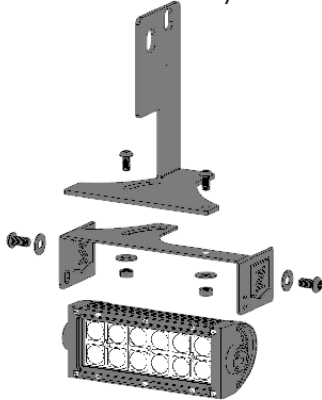

REAR BUMPER LED MOUNTS

BOLT-ON BUMPER BRACKETS & HITCH MOUNTS

FEATURES:

- No Drill installation.
- Bolts-on to existing factory bumper bracket bolts.
- Fully adjustable & multi-directional.
- Vehicle specific designs for popular truck models.
- Powder-coated 20% gloss black finish.
- Lifetime warranty.