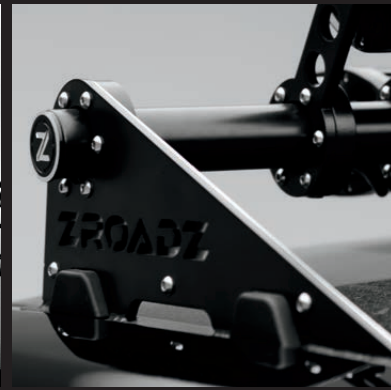

NISSAN TITAN		
---------------------	--	--

2016-2016	Z337581	Brackets Only
2016-2016	Z337581-KIT-C	50" Curved

REAR ROOF MODULAR MOUNTS

DELUXE MODULAR ROOF RACK

FEATURES:

- Configurable w/ forward, side, and rear facing mounts.
- Customize and adaptable modular accessory mounting.
- Patent pending designed components.
- Vehicle specific designs for popular truck models.
- Powder-coated 20% gloss black finish.
- Lifetime warranty.

**2014-2016 GMC SIERRA
REAR ROOF MOUNTS
Z350050**

FRONT ROOF MOUNT ACCESSORIES

Z330001

Side Mount Brackets.
Use w/Z30BC14W36 Pod Lights

MODULAR REAR ROOF RACK ACCESSORIES

Z350002

Dual Stack Light Bar Adapter