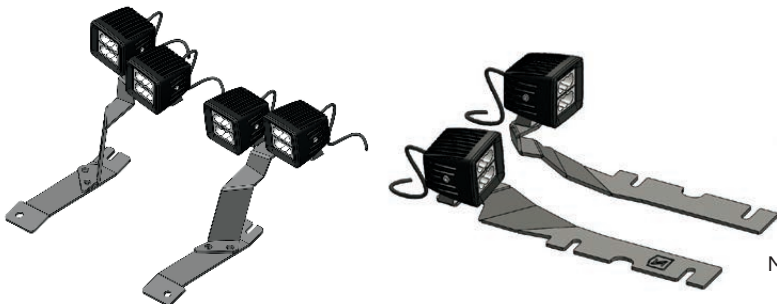

YEAR	PT #	LED LIGHTS
------	------	------------

FORD F150 RAPTOR		
2010-2014	Z365601	Not Included
2010-2014	Z365601-KIT2	(2) 3" LED Pods
2010-2014	Z365601-KIT4	(4) 3" LED Pods

FORD F250/350		
2011-2015	Z365461	Not Included
2011-2015	Z365461-KIT2	(2) 3" LED Pod
2011-2015	Z365462	Not Included
2011-2015	Z365462-KIT4	(4) 3" LED Pods
2008-2010	Z365631	Not Included
2008-2010	Z365631-KIT2	(2) 3" LED Pods
2008-2010	Z365631-KIT4	(4) 3" LED Pods

HOOD HINGE LED MOUNTS

BOLT-ON A-PILLAR BRACKET KITS

FEATURES:

- Utilizes OEM hood hinge mounts and hardware.
- Configurable w/ (1) and/or (2) 3" LED Light Pods per side
- Vehicle specific designs for popular truck models.
- No cutting / No drilling / No welding.
- Powder-coated 20% gloss black finish.
- Lifetime warranty.

**UNIVERSAL BODY PANEL
EDGE CLAMP:**
CLAMPS TO PANEL EDGE - UP TO 3/16"
Z390002

**ADD ON ACCESSORY:
DUAL POD ADAPTER**
MOUNTS (2) LED PODS TO HOOD HINGE
Z360002

100% BOLT-ON INSTALLATION

YEAR	PT #	LED LIGHTS
------	------	------------