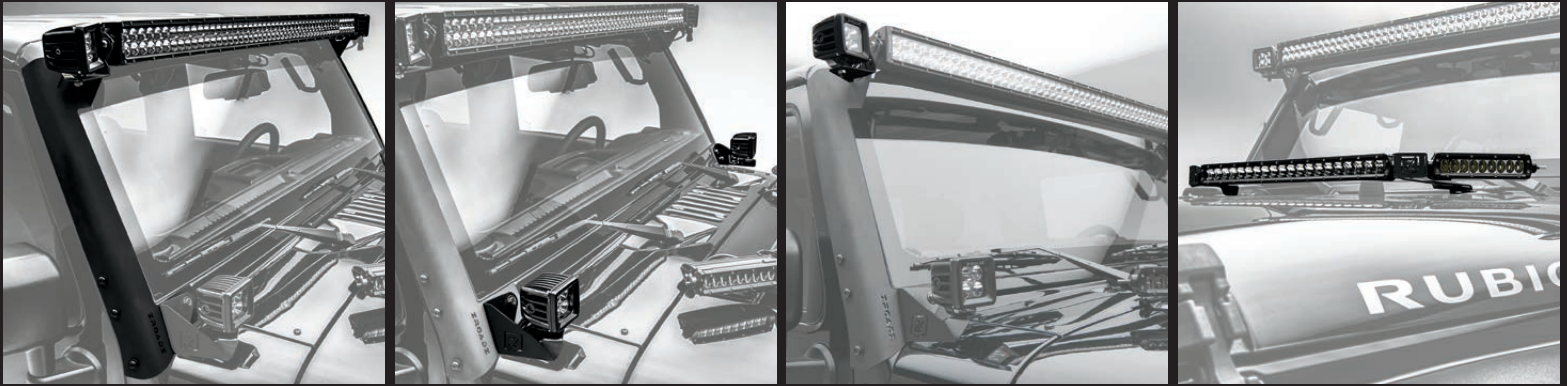

2007-2016 JEEP WRANGLER JK
A-PILLAR MOUNTS - (2) 3" LED PODS
Z374814-KIT

100% BOLT-ON INSTALLATION

PT #	LED LIGHTS
FRONT ROOF MOUNT	
Z374811	Not Included
Z374811-KIT-S	52" LED Light Bar
FRONT ROOF ACCESSORY SIDE MOUNTS	
Z334811	Not Included
Z334811-KIT	(2) 3" LED Pods
A PILLAR LOWER MOUNTS	
Z374814	Not Included
Z374814-KIT	(2) 3" LED Pods
FRONT HOOD HINGE	
Z344811-KIT	(1) 30" LED LIGHT BAR
Z344813-KIT	(1) 30" (2) 6" SLIM LEDS
FRONT NOSE MOUNT	
Z344821	Not Included
Z344821-KIT	(1) 30" LED LIGHT BAR