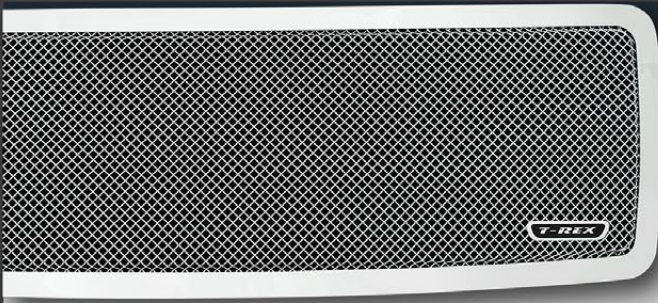

UPPER CLASS SERIES GRILLES

Cutting edge design, expert craftsmanship, top quality metals and advanced manufacturing processes come together in unparalleled luxury and style. T-REX Upper Class Series grilles features embedded fine woven formed mesh positioned within the precision laser cut frames.

- Exclusive Full Formed Mesh Design
- Lifetime Structural Warranty
- 3 Year Warranty on Finish
- 304 Stainless Construction
- 12 Gauge Frame
- Formed 304 Stainless Steel Mesh

PG. 13-15