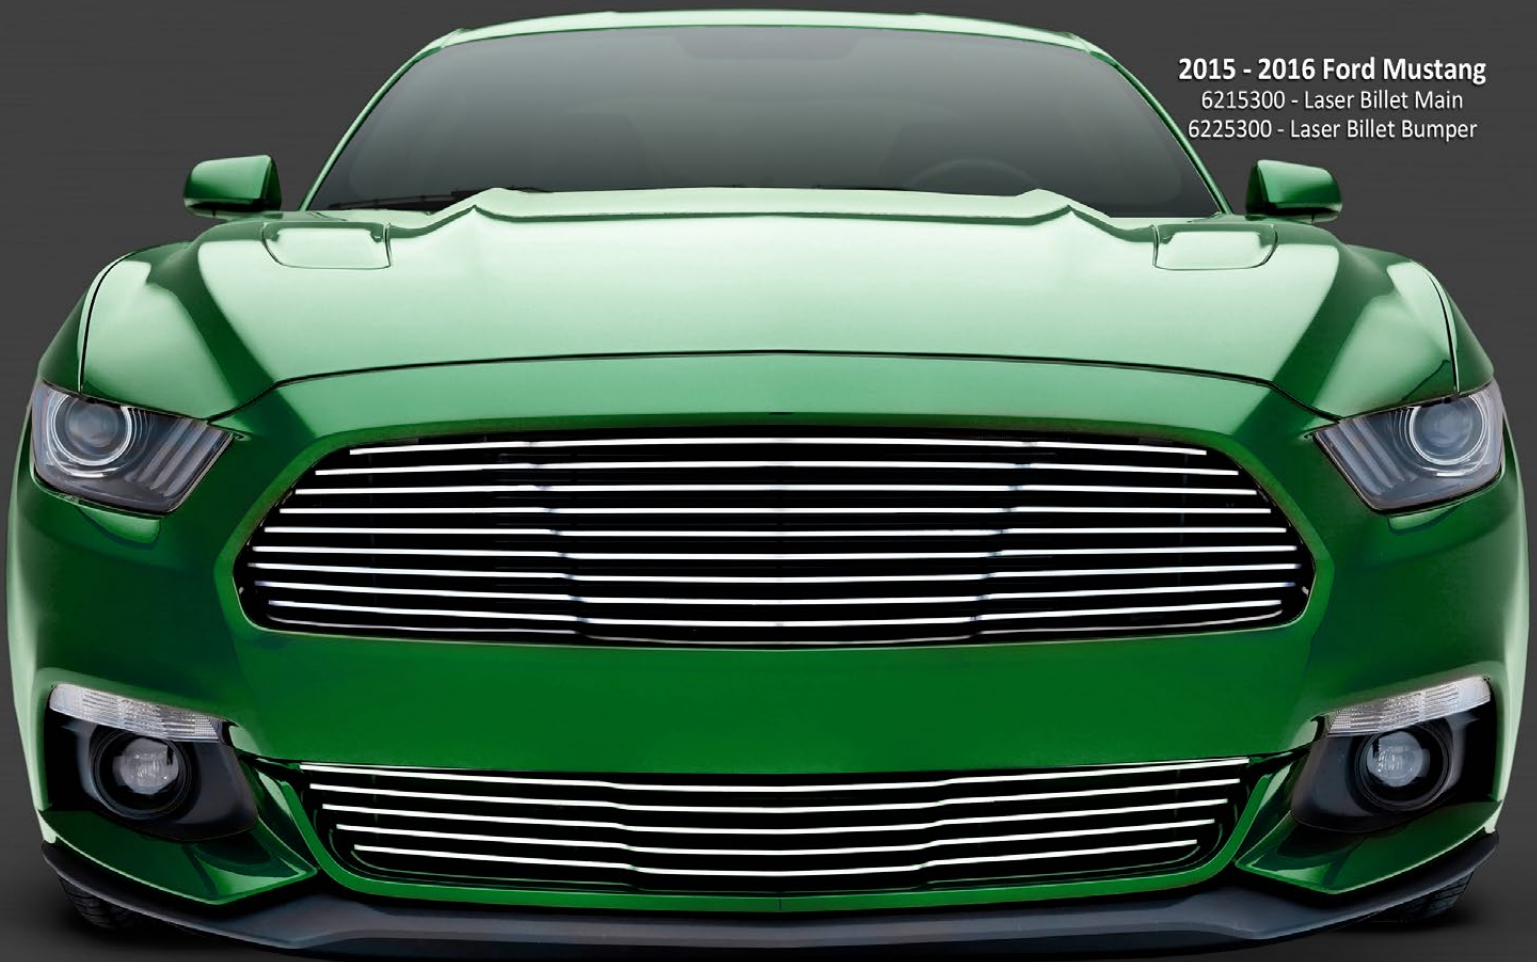

2015 - 2016 Toyota Tundra

6219640 - Laser Billet Main
25964B - Billet Bumper

**NEW APPLICATIONS
BEING ADDED EVERY MONTH**

2015 - 2016 Ford Mustang

6215300 - Laser Billet Main
6225300 - Laser Billet Bumper