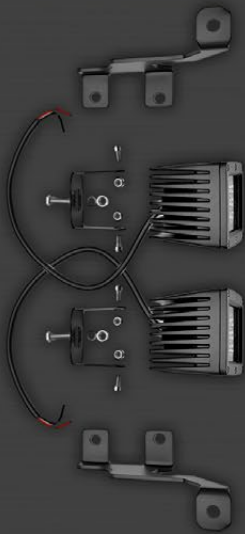

NO DRILLING
NO WELDING
NO CUTTING

A-PILLAR & HOOD MOUNTS

FOG LAMP & BUMPER MOUNTS

TORCH TECH APPLICATIONS

YEAR	DESCRIPTION	LIGHTS	KIT w/ Lights	Brackets Only
2015-2016	Silverado HD Center Bumper Mount	(1) 30"	6391221	6391221-BK
2014-2016	Silverado 1500 / GMC Sierra 1500 A-Pillar Mount	(2) 3"	6392081	6392081-BK
2004-2013	GMC Sierra 1500 Center Bumper Mount	(1) 10"	6392051	N/A
2015-2016	GMC Sierra HD Bumper Mount	(1) 12"	6392111	6392111-BK
2015-2016	GMC Sierra HD A-Pillar Mount	(2) 3"	6392121	6392121-BK
2013-2014	Ram 2500 / 3500 HD Bumper Mount	(1) 20"	6394521	6394521-BK
2010-2014	F-150 Raptor A-Pillar Mount	(2) 3"	6395601	6395601-BK
2010-2014	F-150 Raptor Bumper Side Vents	(2) 6"	6395651	6395651-BK
2010-2014	F-150 Raptor Bumper Center Mount	(1) 20"	6395661	6395661-BK
2010-2014	F-150 Raptor Bumper Side Vents	(4) 3"	6395671	6395671-BK
2012-2015	Toyota Tacoma A-Pillar Mount	(2) 3"	6399381	6399381-BK