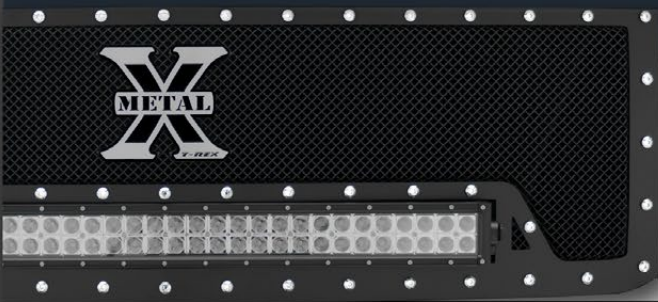

UP NEXT AND MANY MORE TO FOLLOW

2016 NISSAN TITAN

2016 GMC SIERRA

2016 NISSAN FRONTIER

2016 FORD RANGER

2016 CHEVY SILVERADO

2016 FORD F-250/350

LEGAL DISCLAIMER: *All grilles shown with OE badges/emblems do not include those emblems. Whenever possible, T-REX Grilles are designed to work with the factory badges/emblems. T-REX Grilles does not manufacture them nor are they included with the grilles/grille kits. Images that include OE emblems/badges are for reference only. They do not represent or imply any relationship or endorsement of any vehicle manufacturer.

2,500+ Applications for Cars, Trucks & SUVs

TORCH SERIES GRILLES

T-REX Torch LED Light grilles are designed for the extreme enthusiast looking to be noticed! These innovative grilles come pre-assembled and feature built-in ZROADZ LED Lighting components secured and surrounded by the legendary X-Metal's studs and enclosed by the heavy duty mesh. Available in a black powder-coated finish.

- ZROADZ Brand LED Lighting
- Power Consumption: 1.3 – 15 amps
- High Intensity CREE LEDs
- Beam Pattern: Spot/Flood Combo
- Die-cast Aluminum Housing
- Unbreakable Polycarbonate Lens
- Color Temperature: 6000K
- Black or Chrome X-Metal Studs
- 304 Stainless / Carbon Steel Construction
- 12 Gauge Frame
- Formed Woven Wire Mesh
- Lifetime Structural Warranty
- 3 Year Warranty on Finish

PG. 3-4

X-METAL SERIES GRILLES

T-REX X-Metal Grilles are designed for the extreme truck and SUV enthusiast looking to make a bold statement. X-Metal Series grilles feature an aggressively studded perimeter surrounding the formed heavy gauge mesh. Each stud is embedded with X-Metal branding and every grille includes our patented X-Metal Grille Logo. Grilles are available in a Black or Polished Stainless Steel finishes.