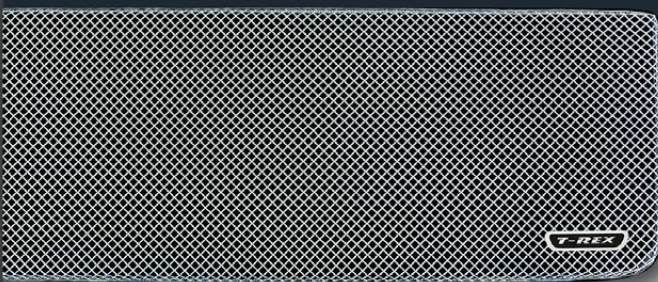

SPORT SERIES GRILLES

T-REX Sport Series grilles provide maximum custom appeal in an economical, easy to install package. This unique frame-less mesh grille configuration installs quickly and easily over factory components. Perfect for the budget conscious consumer and an excellent choice for mobile/dealer installers. Available in Chrome or Black finishes.

- Unique Frame-less Overlay Design
- No Cut / No Drill Easy Install
- Lifetime Structural Warranty
- 3 Year Warranty on Finish
- Formed 304 Stainless Steel Mesh
- Chrome Plated or Black Finish

PG. 11-12